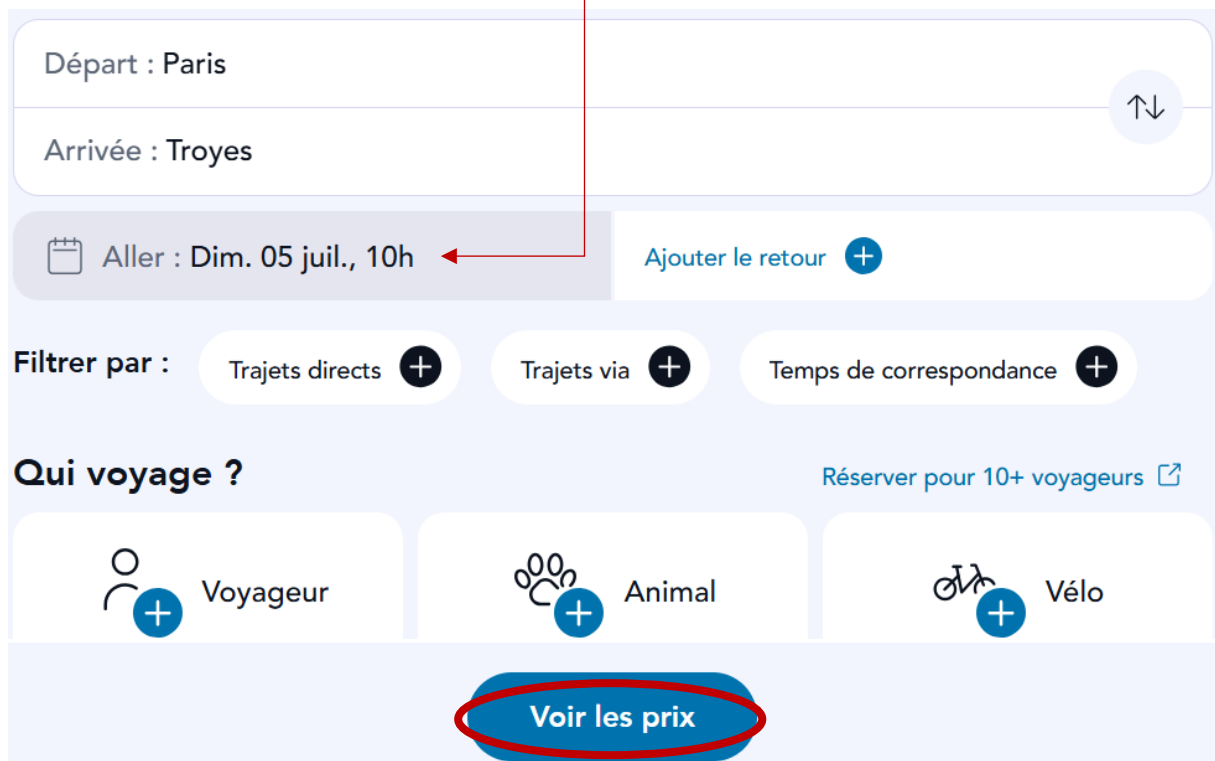

Travelling to the NDIP conference by train (Train + Bus)

To purchase a train ticket to Troyes, visit the SNCF website:

<https://www.sncf-connect.com/>

Enter your destination: **Troyes**, then select **Troyes Station (Grand Est)** from the drop-down menu:

Enter your departure city or station (e.g., Paris), choose your preferred travel date and approximate departure time:

Click **“See prices”** to view the available travel options:

Aller Nos offres sont présentées par horaires de départ. [Voir conditions](#)